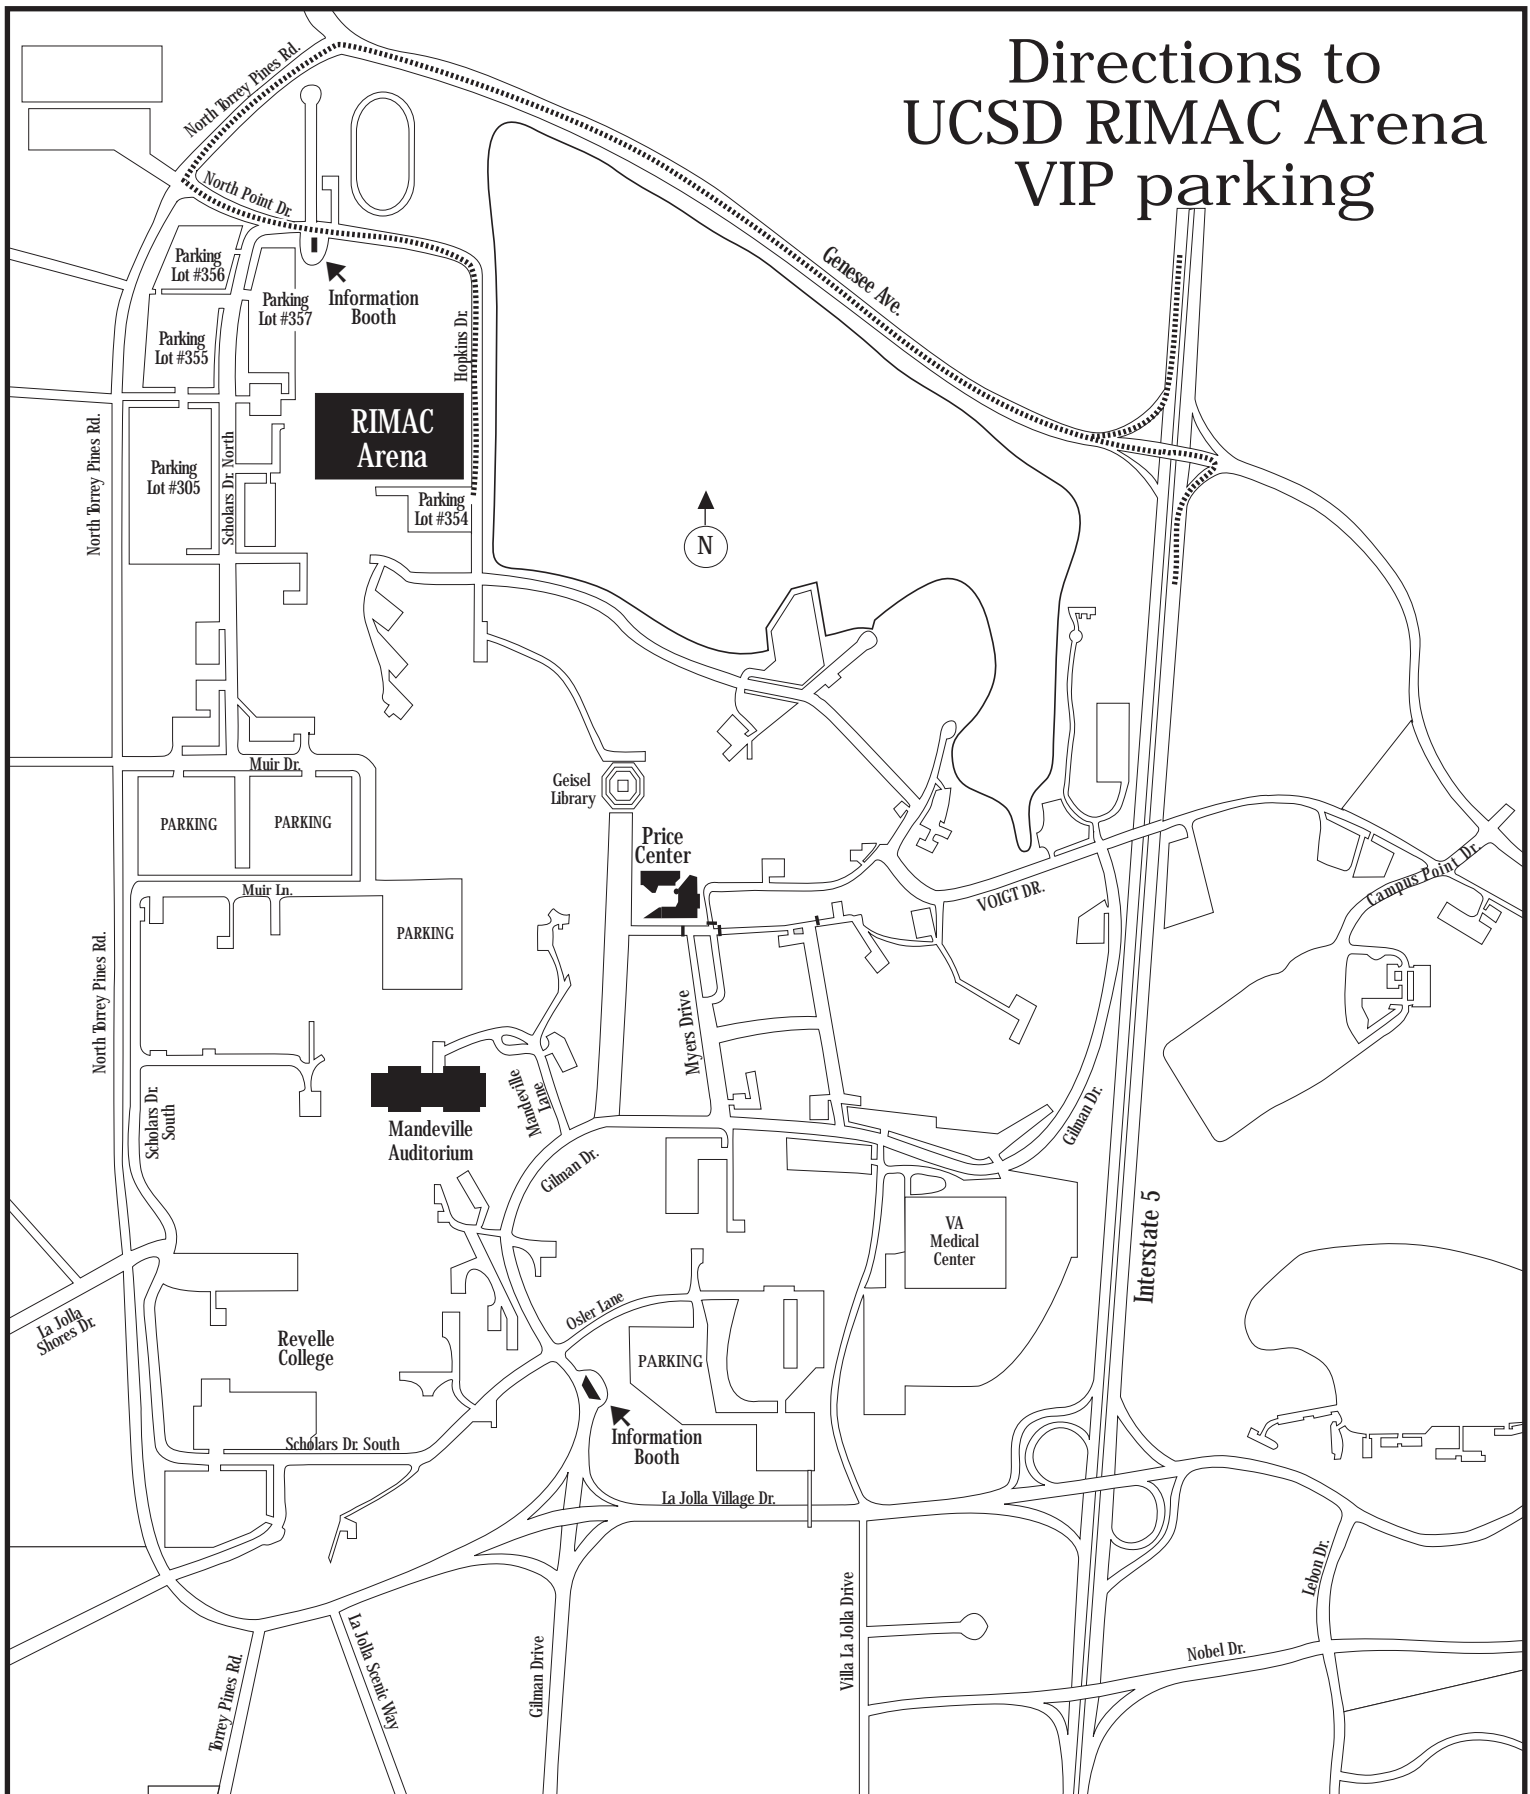

Directions to UCSD RIMAC Arena VIP parking

From Interstate 5 - exit at Genesee Ave. go west. Turn left at North Torrey Pines Road. Go to next light and turn left at North Point Drive and continue past stop sign, road then becomes Hopkins Drive. Turn right into first parking lot (#354). Park at loading dock or along curb in the parking lot parallel to RIMAC Bldg., ONLY.