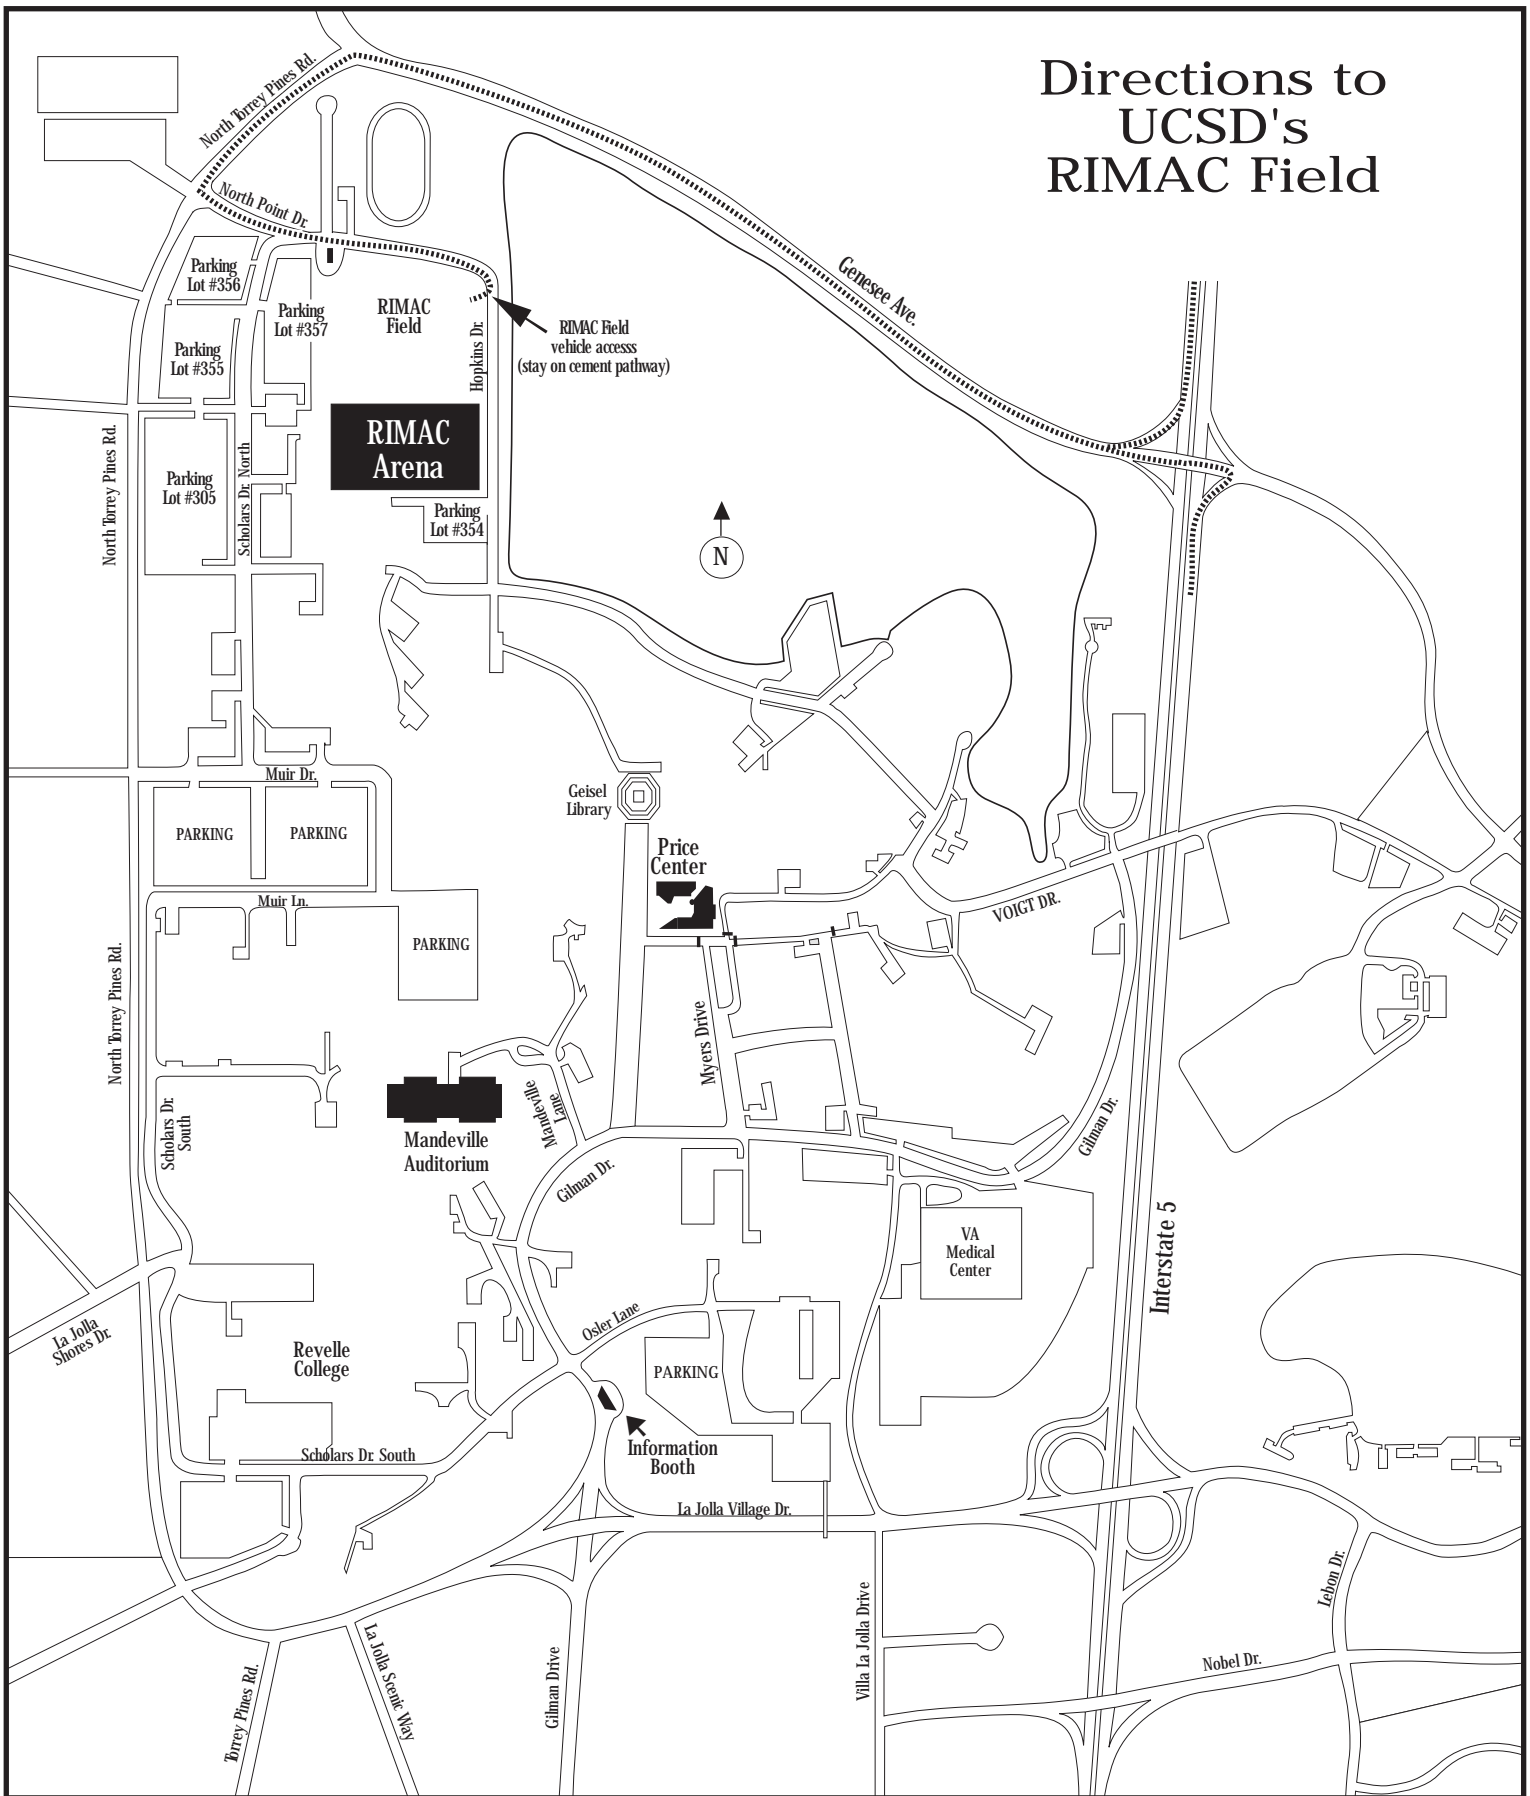

Directions to UCSD's RIMAC Field

From Interstate 5 - exit at Genesee Ave. go west. Turn left at North Torrey Pines Road. Go to next light and turn left at North Point Drive and continue past stop sign, turn right onto driveway which leads onto field. Please stay on cement walkway until directed onto field by facility manager. To avoid damage to field, please, do not turn wheels unless vehicle is moving.