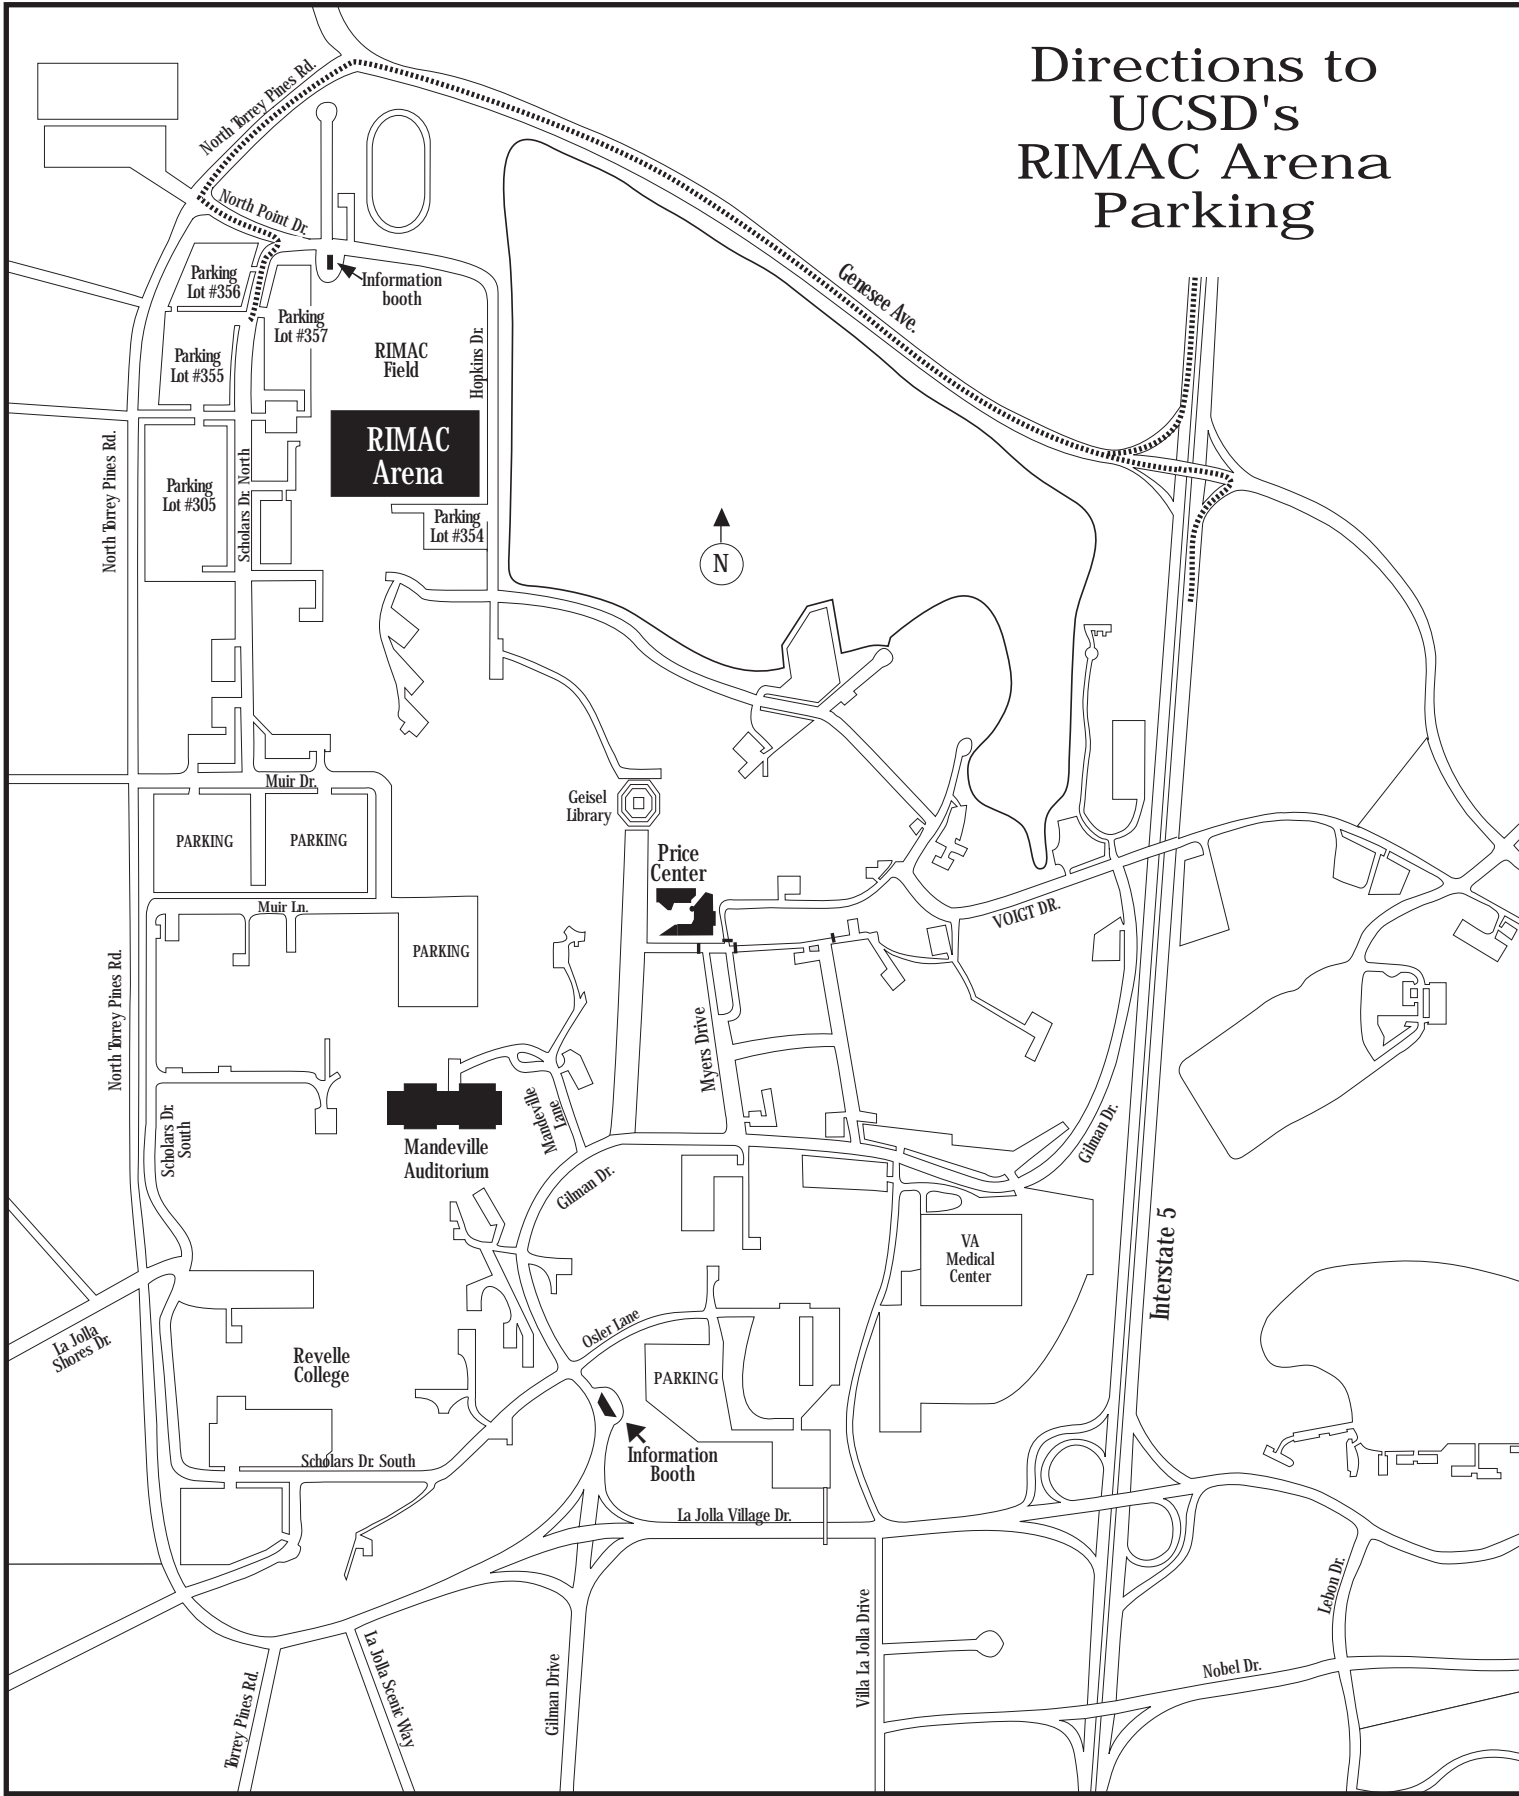

Directions to UCSD's RIMAC Arena Parking

From Interstate 5 - exit at Genesee Ave. go west. Turn left at North Torrey Pines Road. Go to next light and turn left at North Point Drive and then turn right onto Scholars Dr. North - parking lots will be to the right and left.