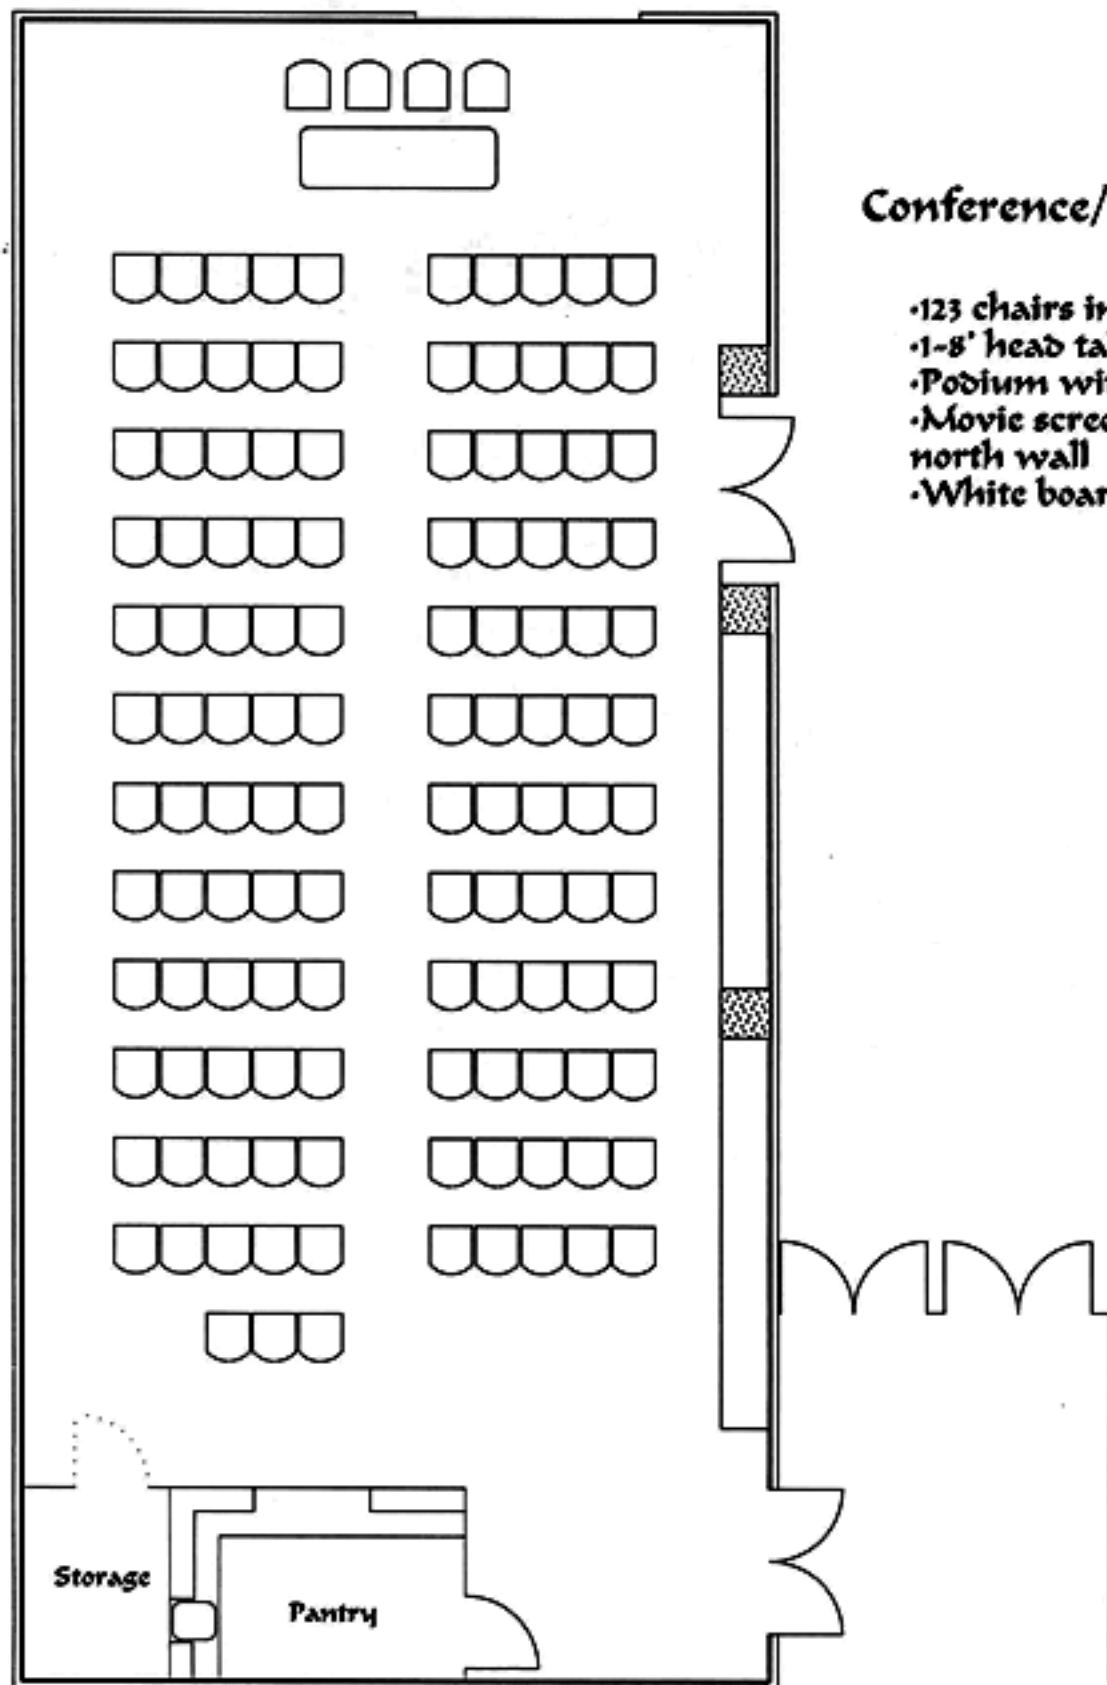

RIMAC Green Room configurations

Room Capacity: 127
1897 Sq.Ft.

Conference/Lecture Set-up

- 123 chairs in 13 rows
- 1-8' head table with 4 chairs
- Podium with mic available
- Movie screen available on north wall
- White board available

↑
North

6'0"