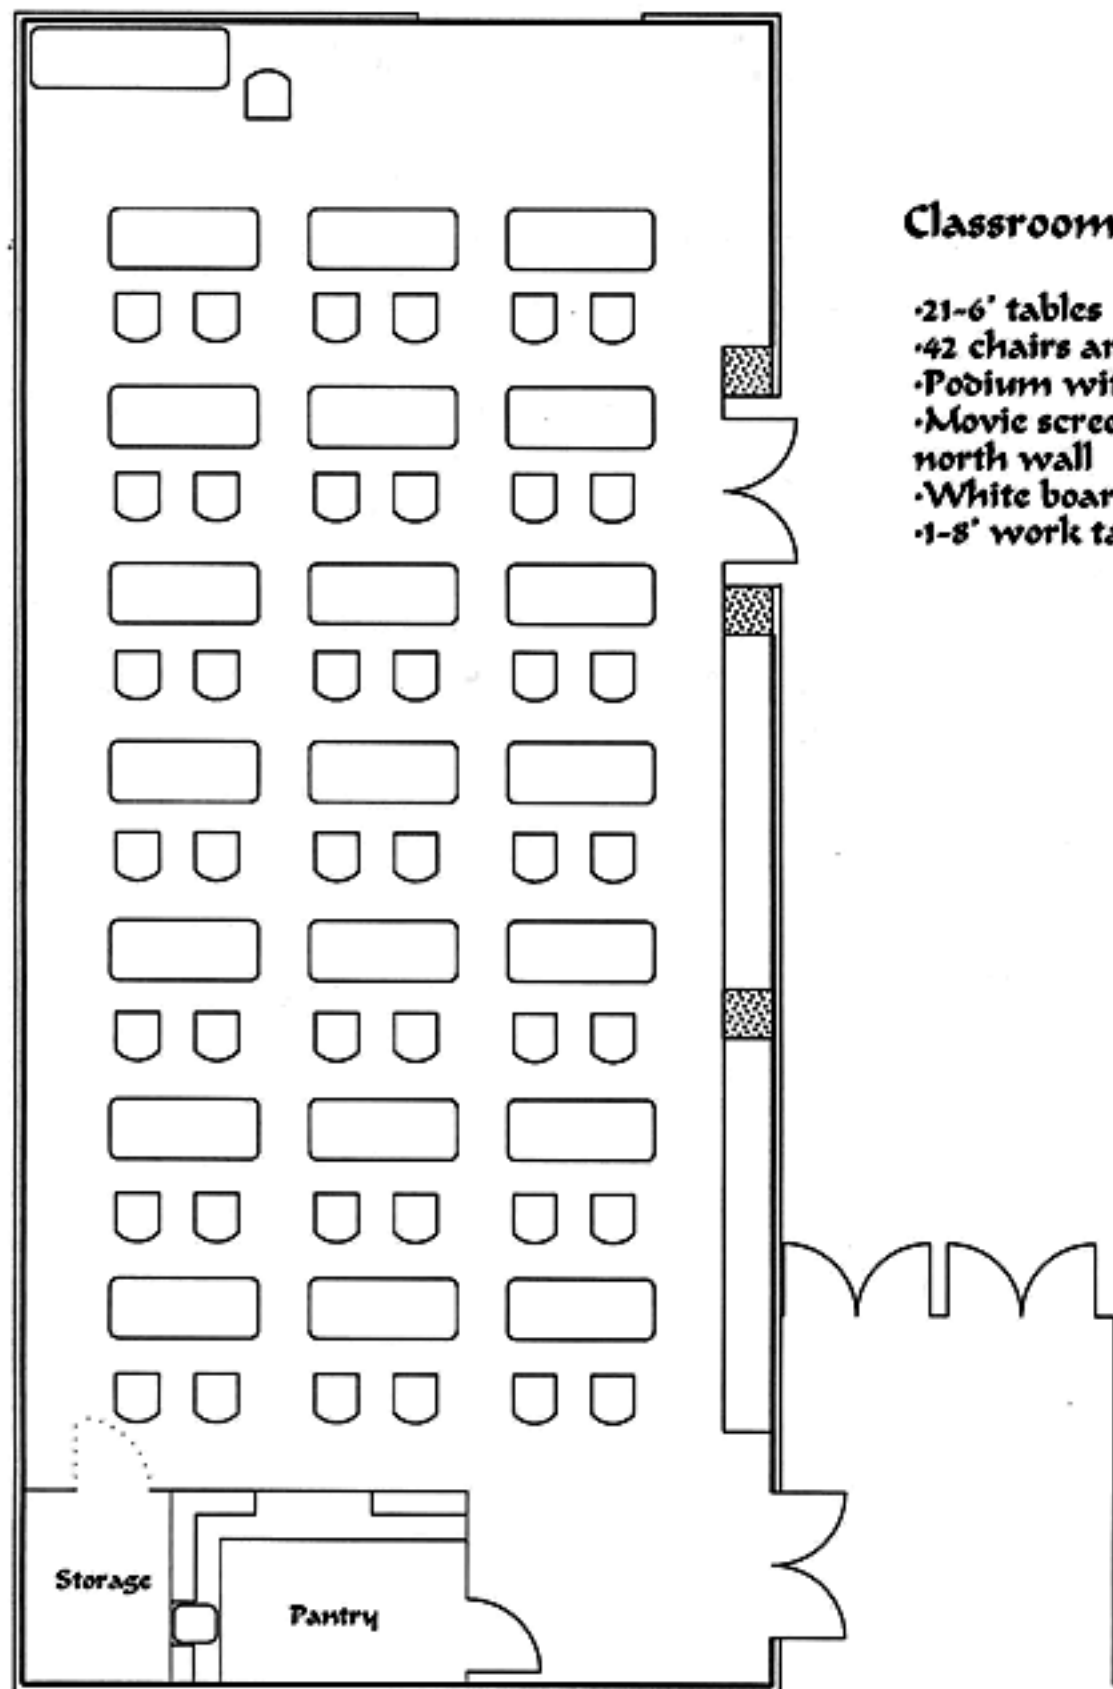

RIMAC Green Room configurations

Room Capacity: 127
1897 Sq.Ft.

Classroom Set-up

- 21-6' tables
- 42 chairs around tables
- Podium with mic available
- Movie screen available on north wall
- White board available
- 1-8' work table & chair

North

6'0"